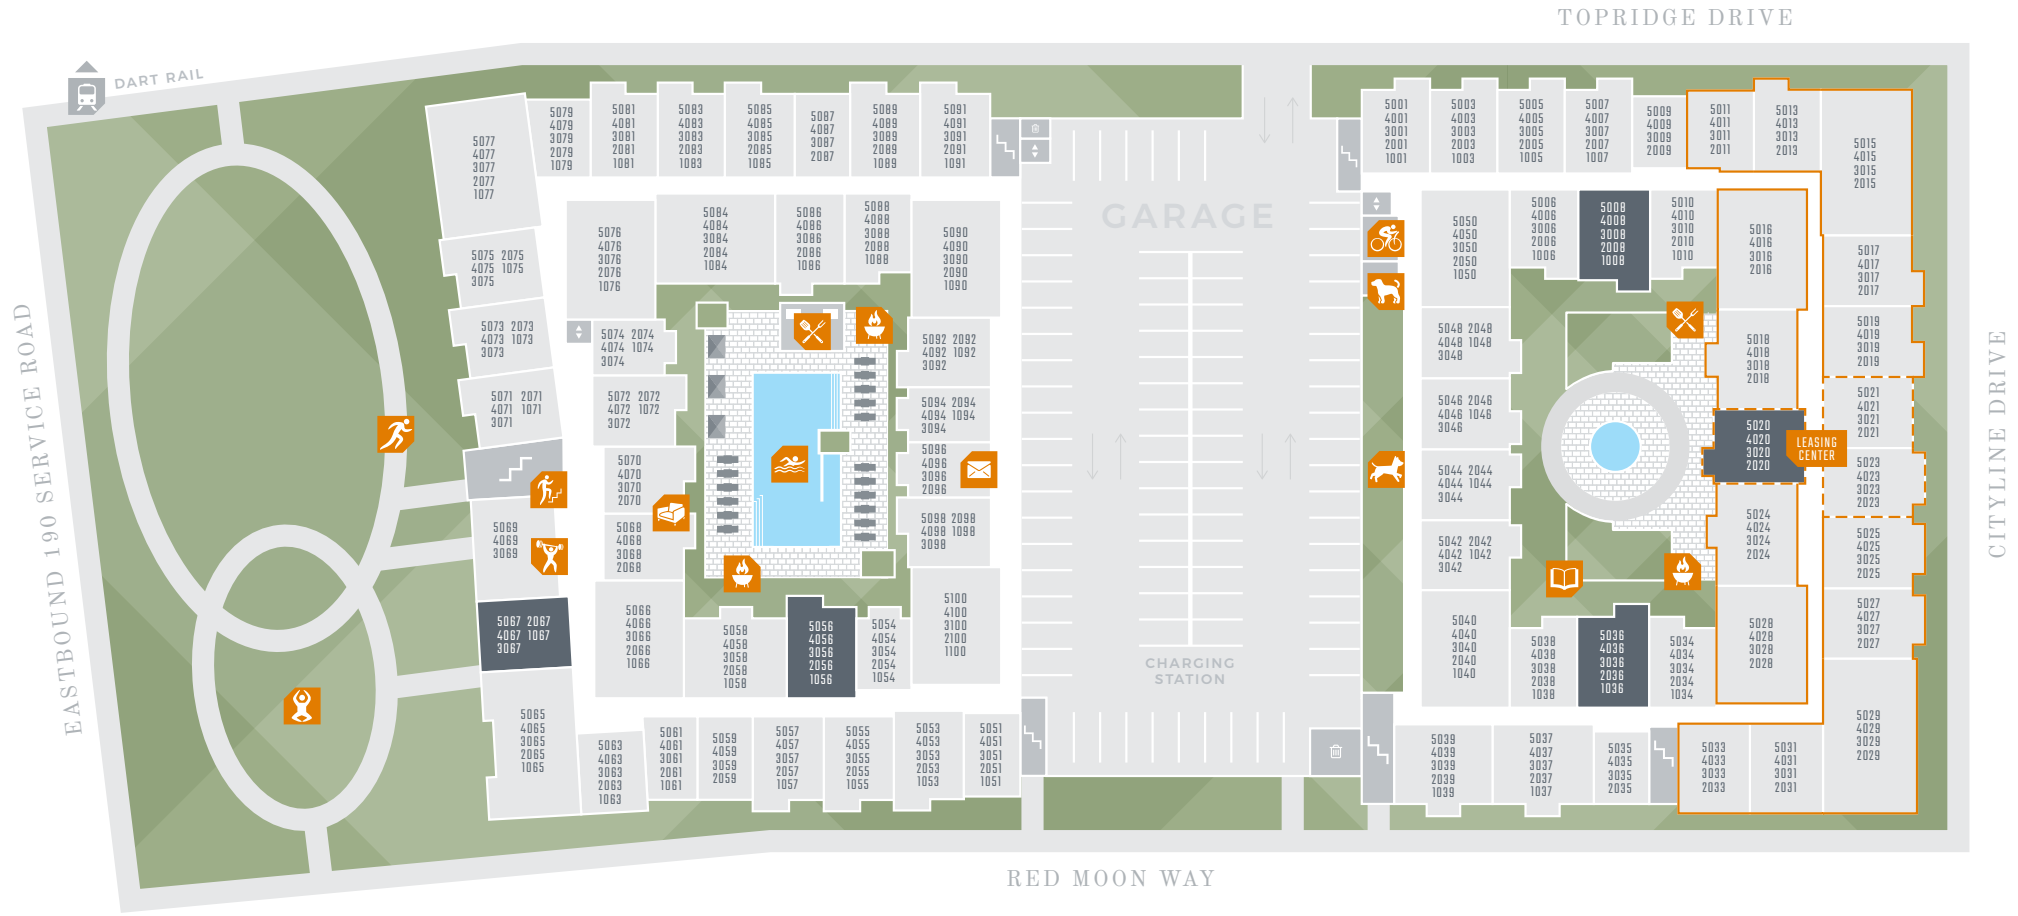

- FINISHES OPTION 1**
-  FLOORS
 -  COUNTERS
 -  BACKSPLASH
 -  CABINETS
- FINISHES OPTION 2**
-  FLOORS
 -  COUNTERS
 -  BACKSPLASH
 -  CABINETS

A4HC: Interior layout varies to accommodate accessible features and does not have a mudroom.

DEPOSIT: \$ _____ RENT/MO.: \$ _____

A4

CLIMB

NAMASTE

JOG

FITNESS

RIDE

RUN

SHOPPING & DINING

Amenities subject to change.